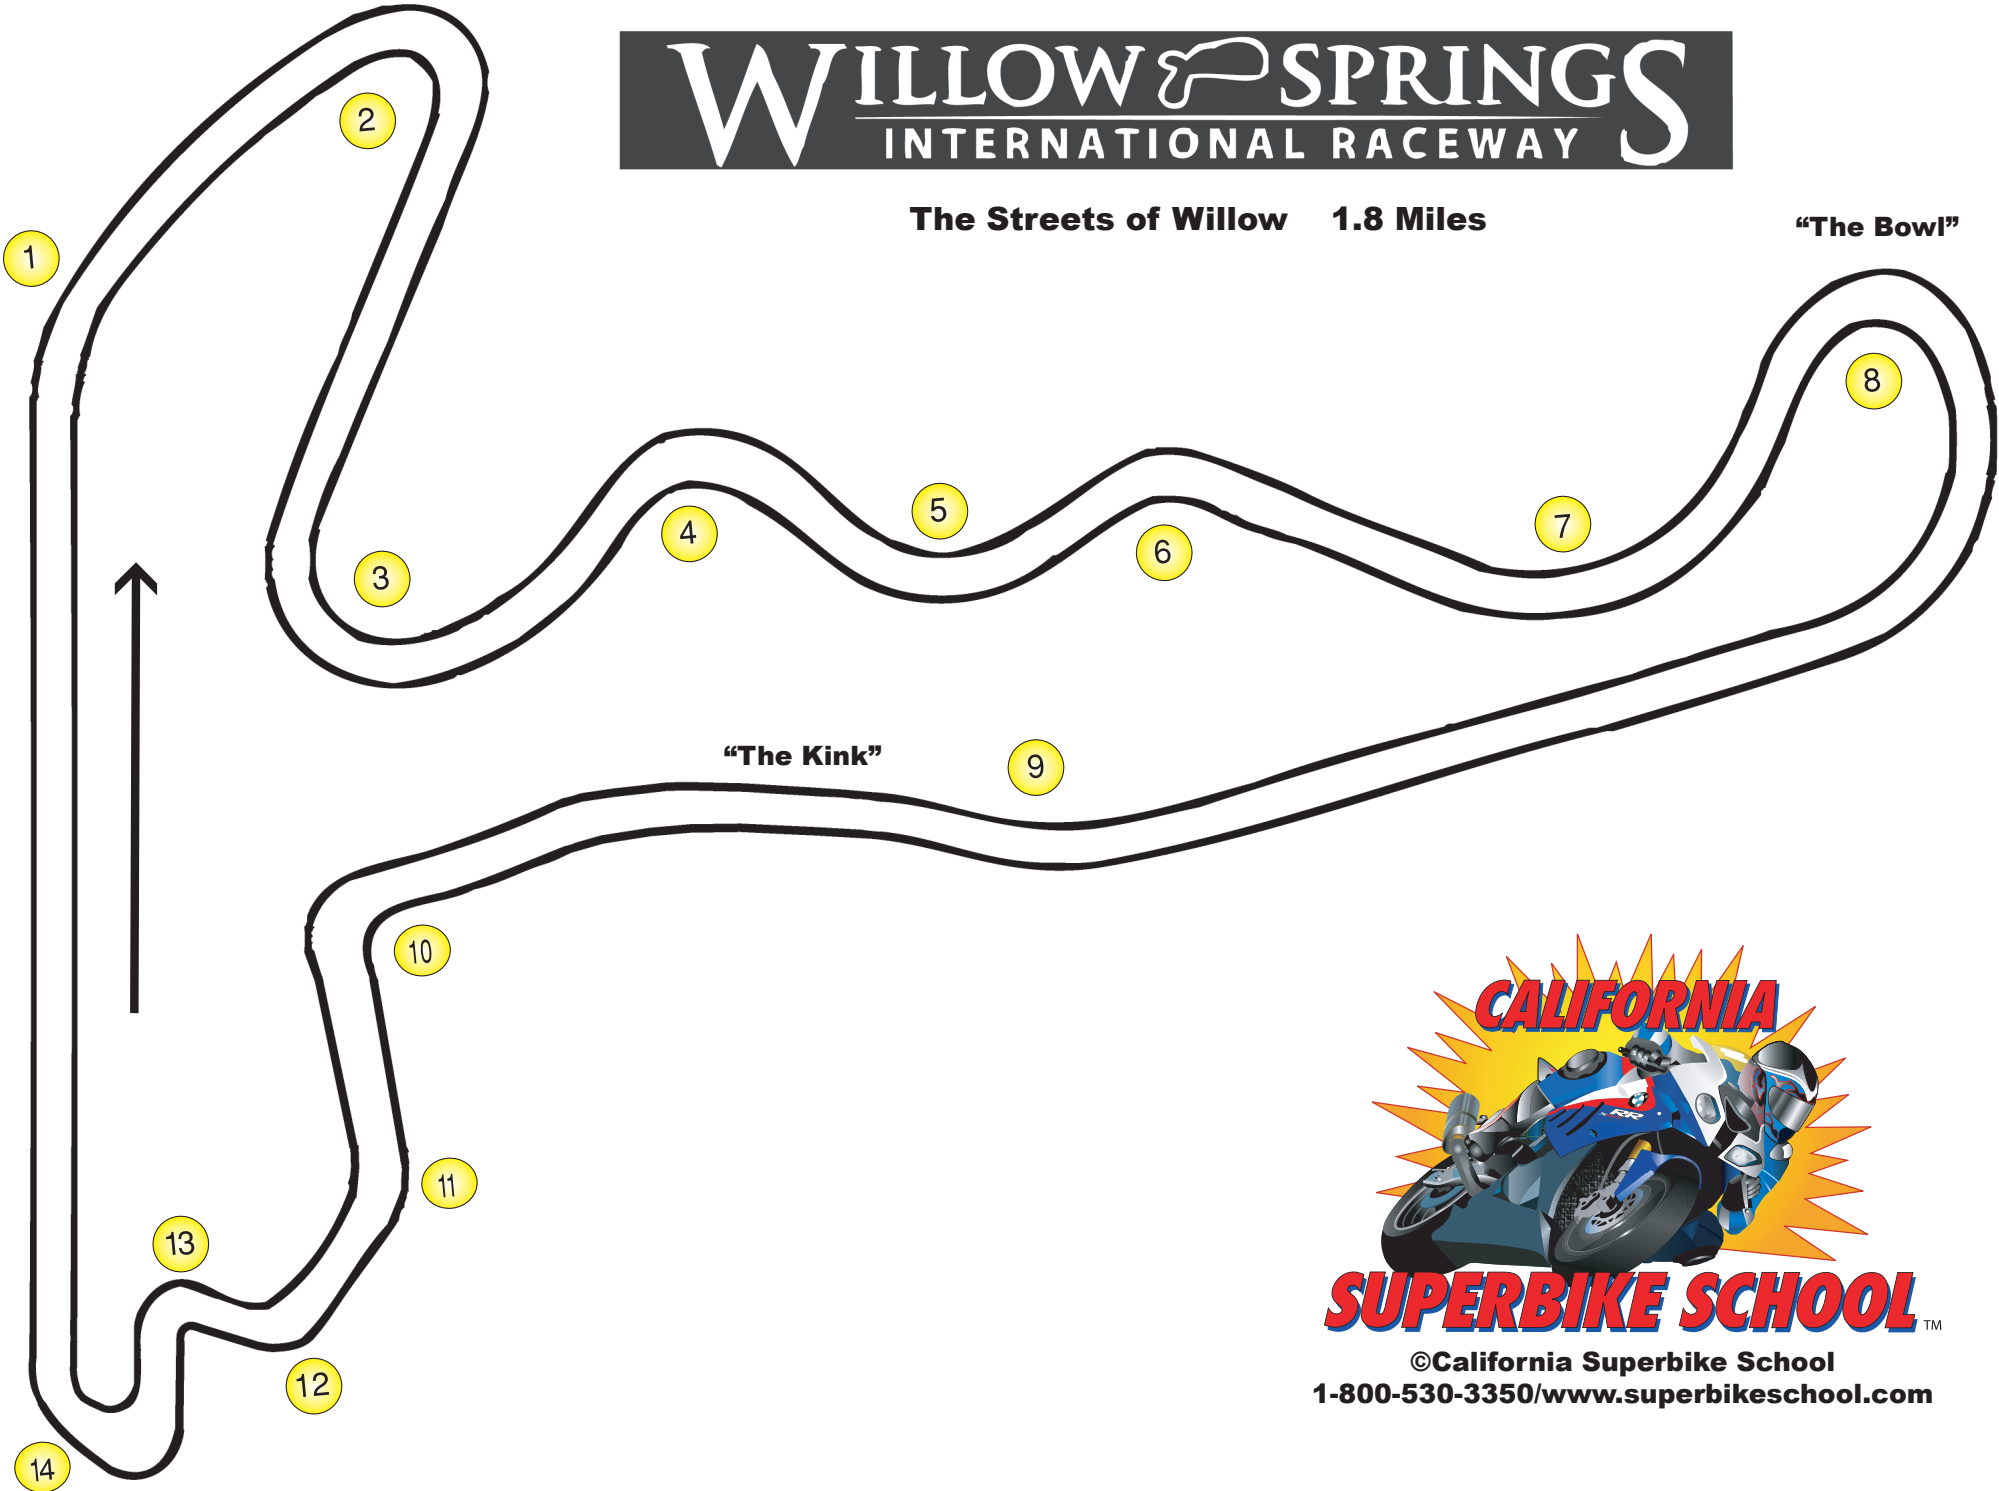

WILLOW SPRINGS

INTERNATIONAL RACEWAY

The Streets of Willow 1.8 Miles

"The Bowl"

SUPERBIKE SCHOOL™

©California Superbike School
1-800-530-3350/www.superbikeschool.com