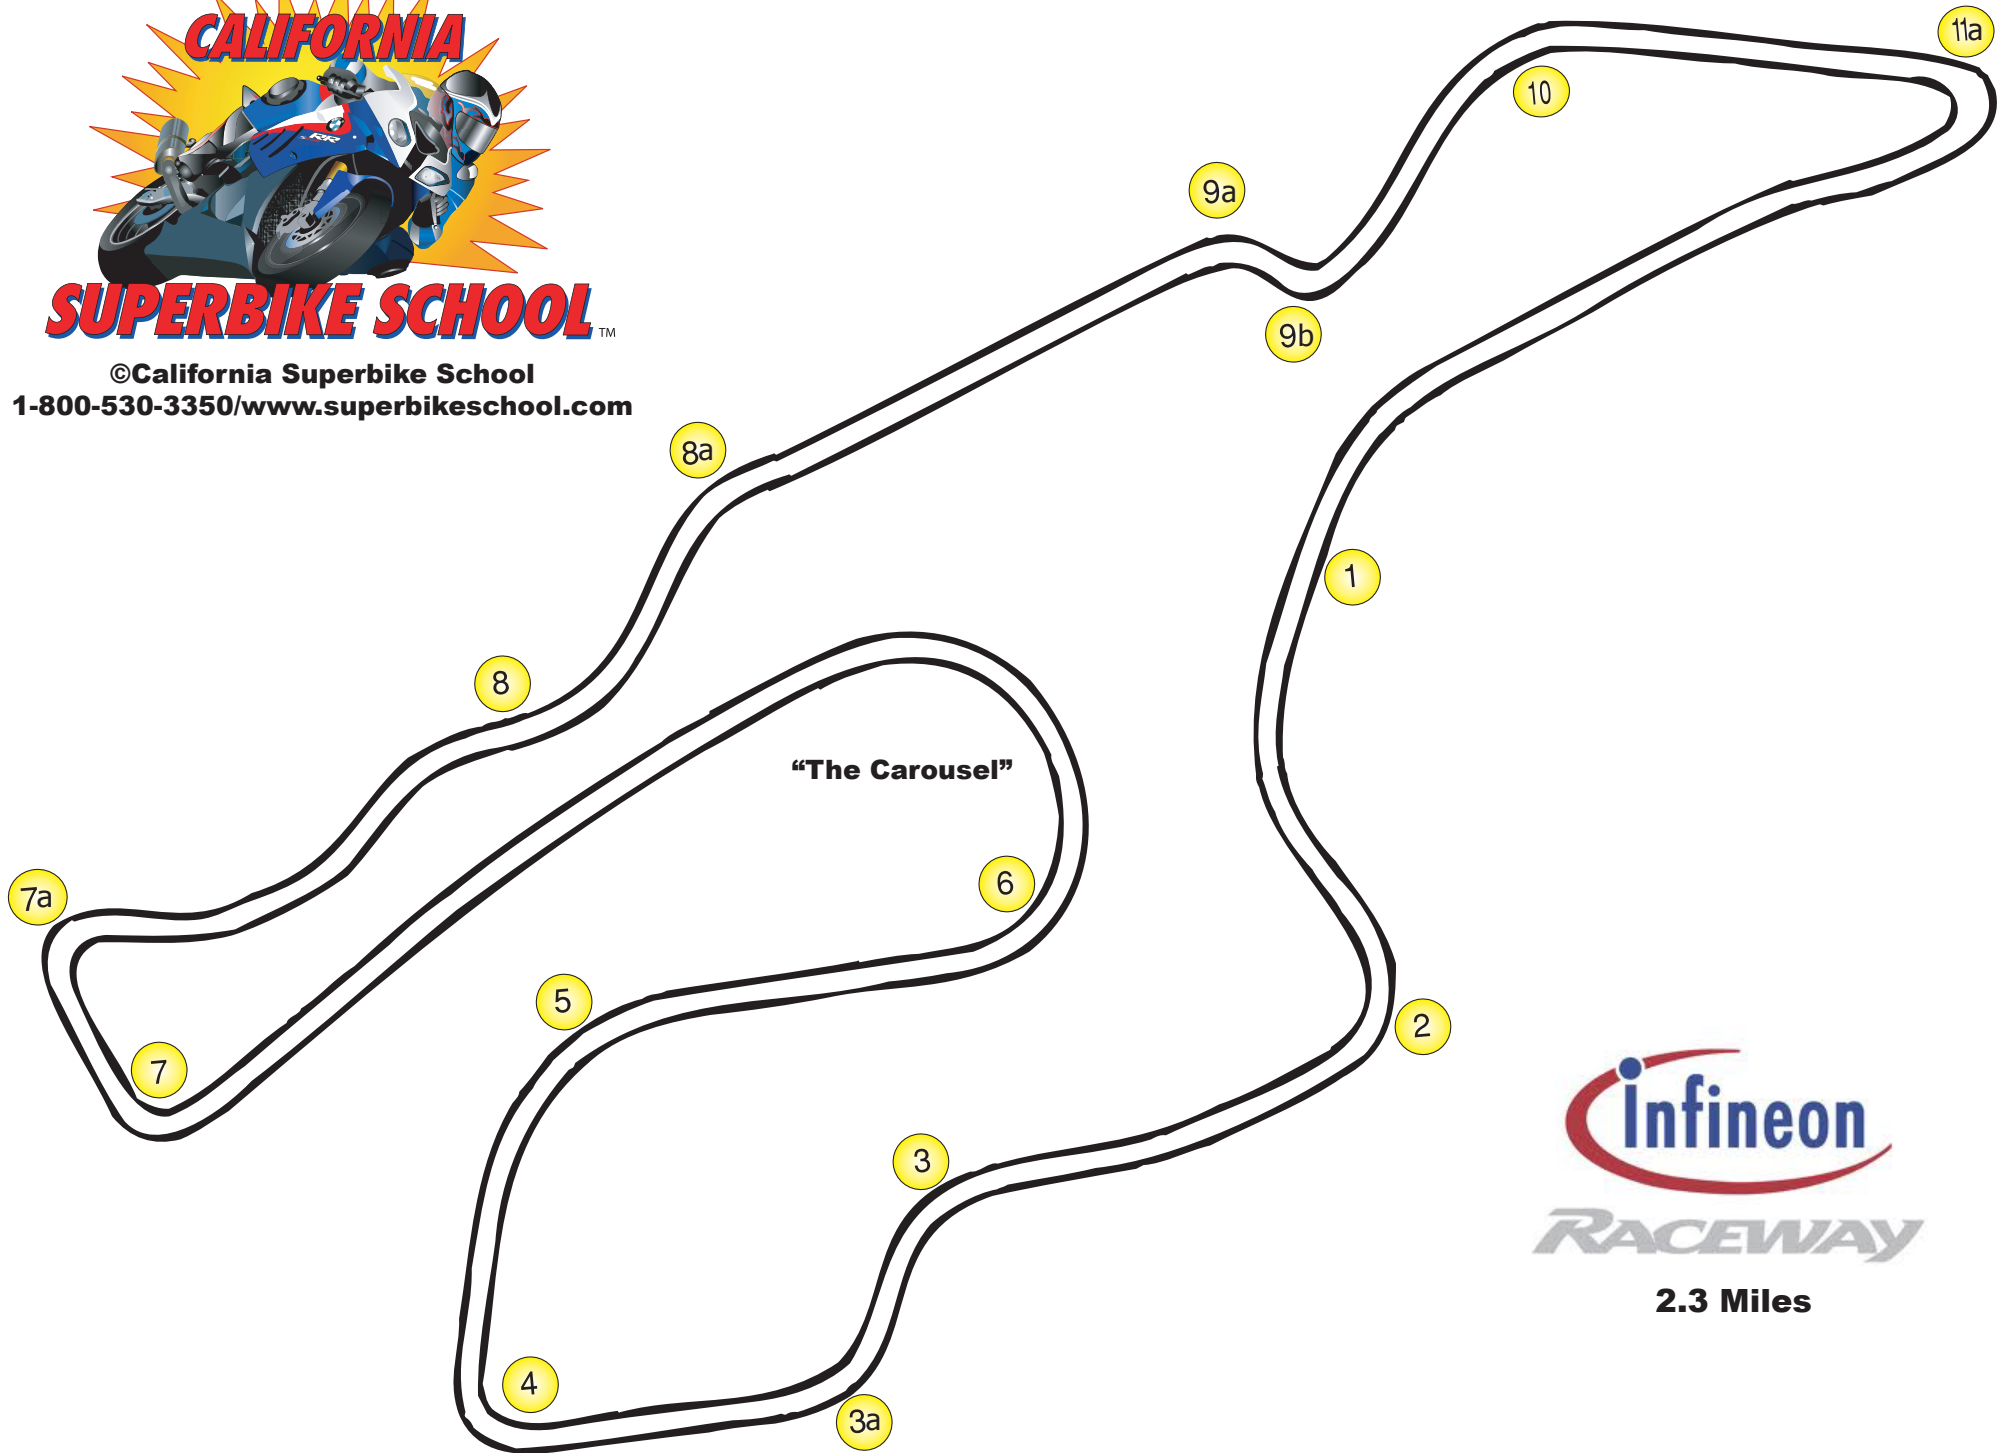

CALIFORNIA **SUPERBIKE SCHOOL™**

©California Superbike School
1-800-530-3350/www.superbikeschool.com

2.3 Miles