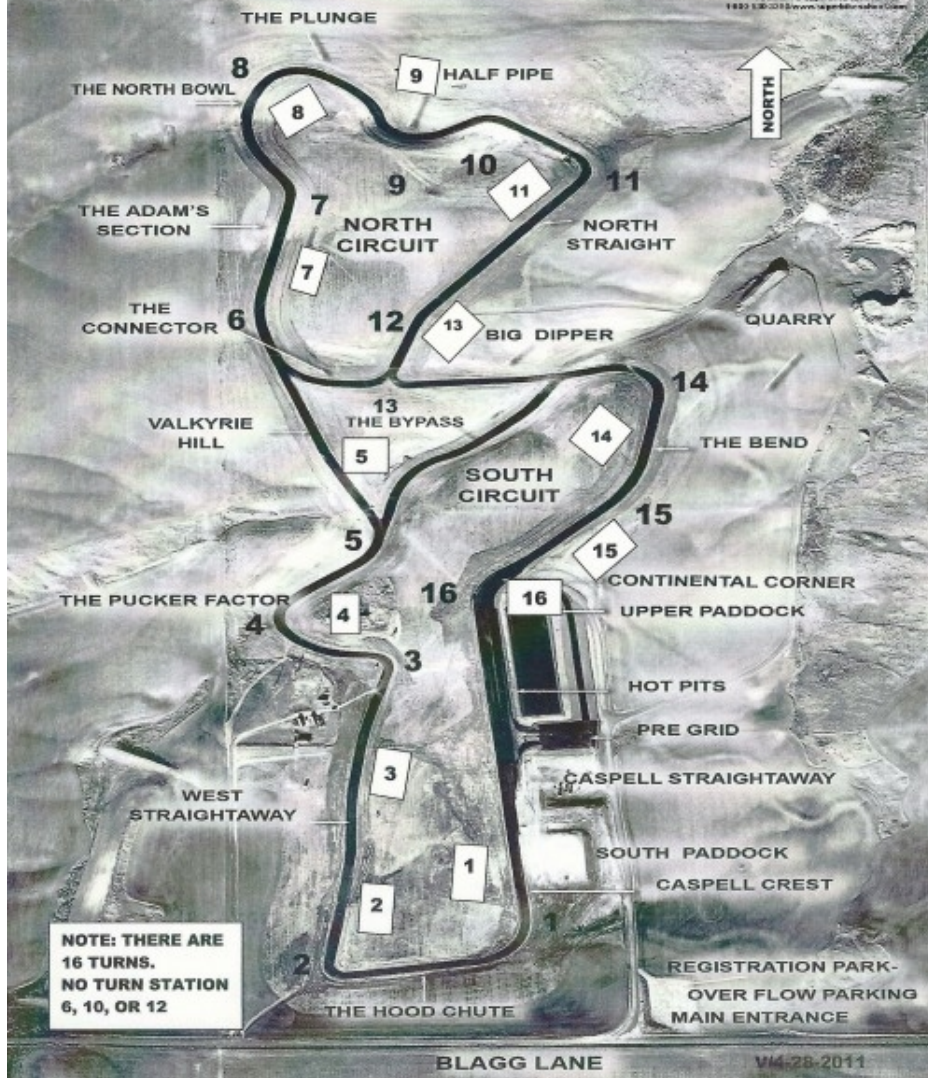

OREGON RACEWAY PARK

NOTE: THERE ARE 16 TURNS. NO TURN STATION 6, 10, OR 12