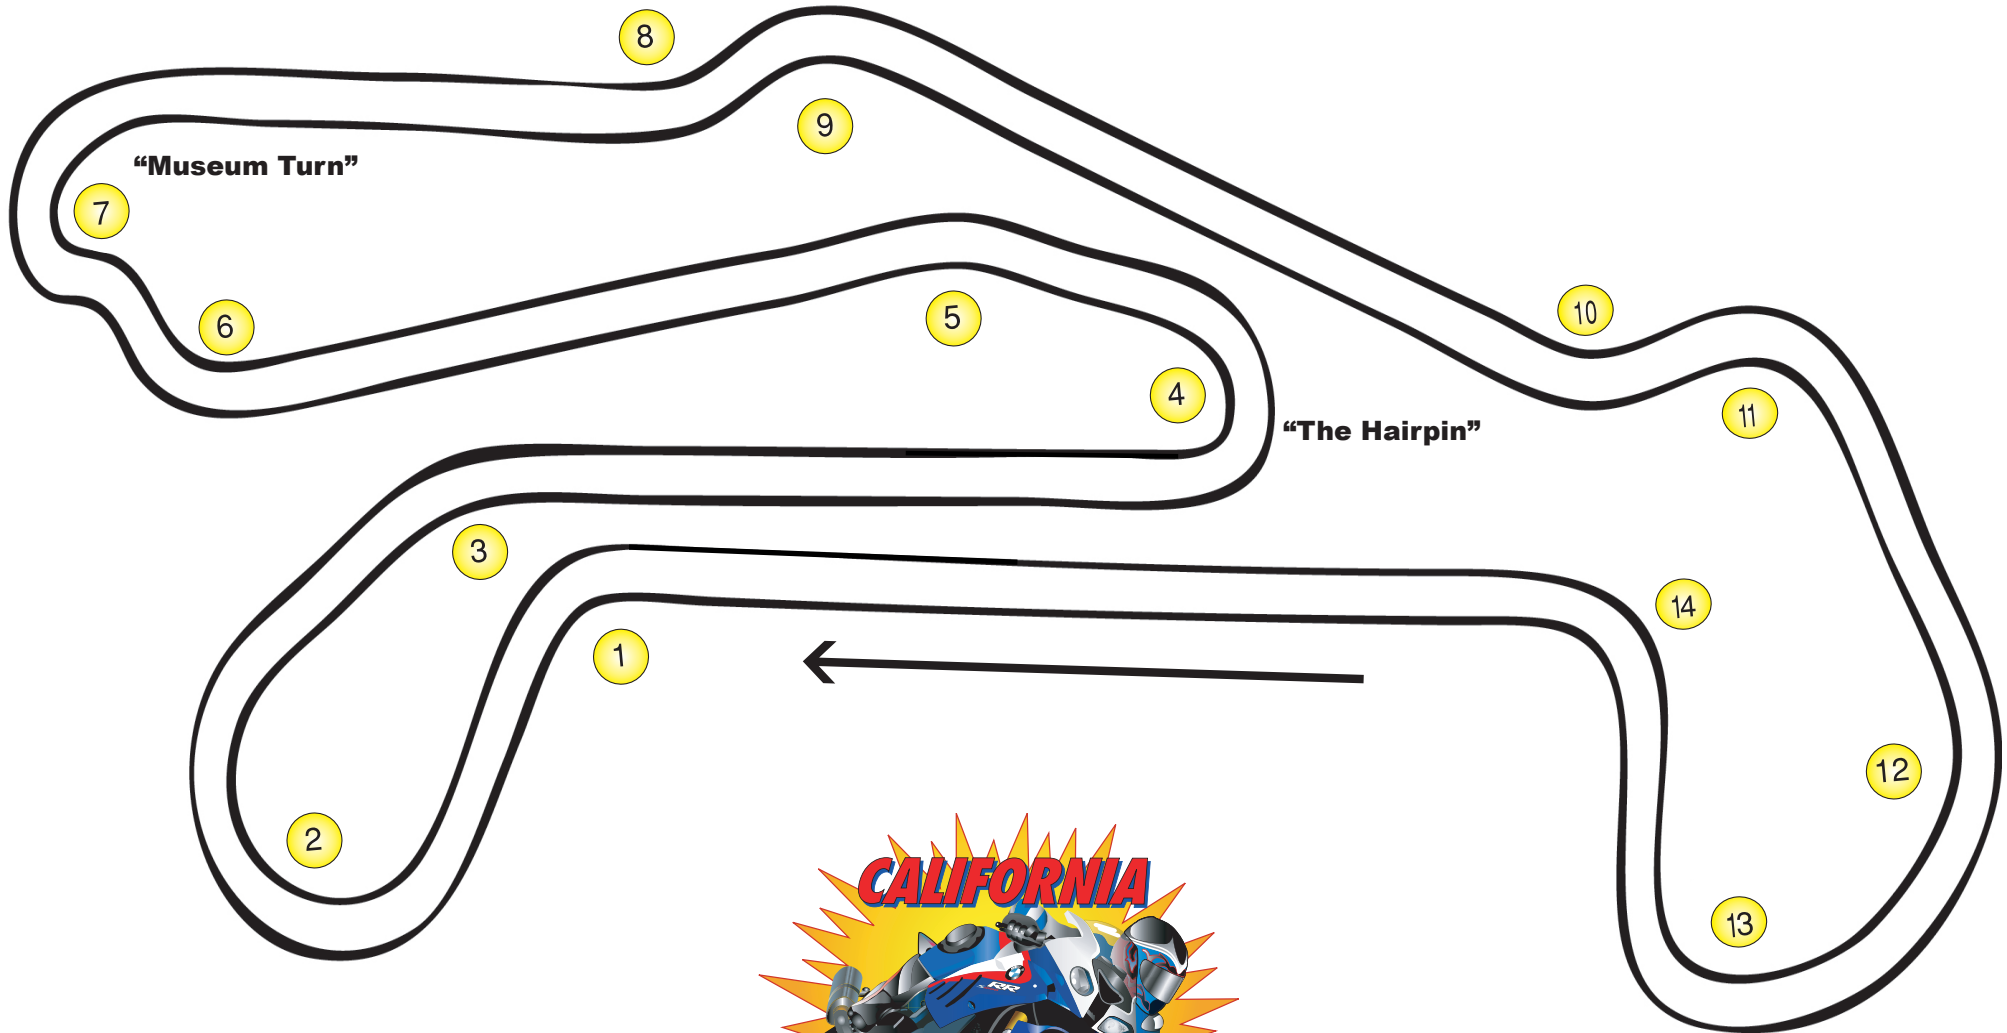

BARBER
MOTORSPORTS PARK

2.3 Miles

CALIFORNIA
SUPERBIKE SCHOOL™

©California Superbike School
1-800-530-3350/www.superbikeschool.com